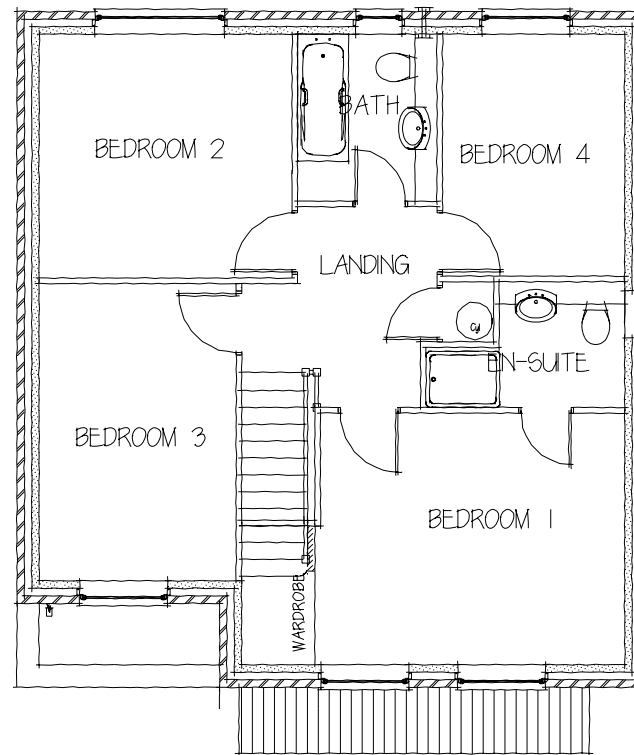

The Kensington Ka

Crown Hill Gardens Stanley Common

Lounge	3.20 x 5.20 plus bay 10'6" x 17'1"
Kitchen/ Dining	6.27 x 2.99 20'7" x 9'10"
Garage	2.46 x 5.66 max 8'1" x 18'6"
Bed 1	4.13 x 3.32 max plus w'robe 13'6" x 10'11"
Bed 2	3.42 x 3.22 11'3" x 10'7"
Bed 3	2.69 x 3.93 8'10" x 12'11"
Bed 4	2.46 x 3.20 8'1" x 10'6"

All dimensions approximate