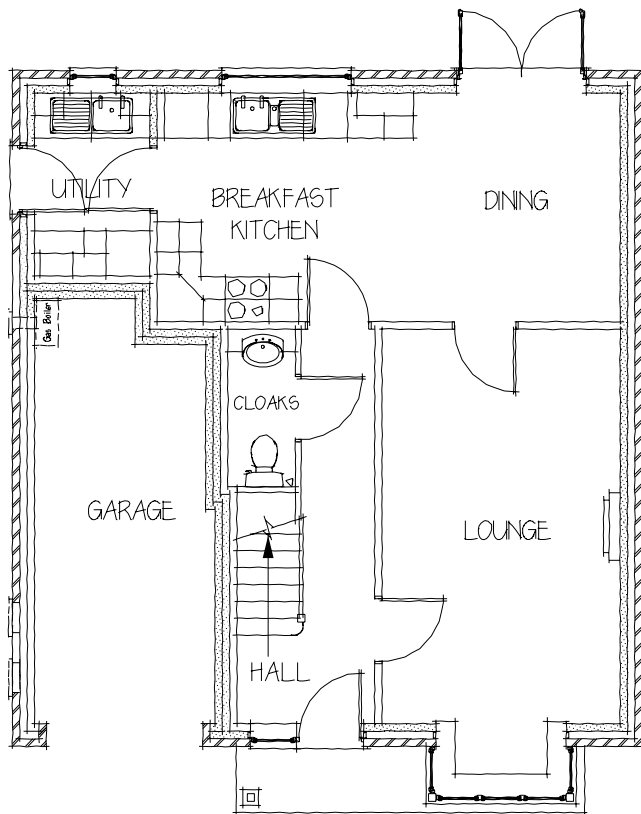

The Kensington Ka

Crown Hill Gardens Stanley Common

Lounge	3.20 x 5.20 plus bay 10'6" x 17'1"
Kitchen/ Dining	6.27 x 2.99 20'7" x 9'10"
Garage	2.46 x 5.66 max 8'1" x 18'6"
Bed 1	4.13 x 3.32 max plus w'robe 13'6" x 10'11"
Bed 2	3.42 x 3.22 11'3" x 10'7"
Bed 3	2.69 x 3.93 8'10" x 12'11"
Bed 4	2.46 x 3.20 8'1" x 10'6"

All dimensions approximate