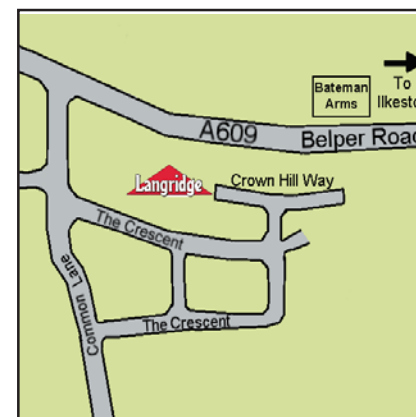

Homes Limited

Site Plan

Crown Hill Gardens Stanley Common

Location Plan

Crown Hill Gardens, Crown Hill Way,
off The Crescent, Stanley Common,
Derbyshire DE7 6XA

www.langridgehomes.com Tel 0115 9626 626

As part of a policy of continual development the company reserves the right to revise the plans and specification without prior notice.