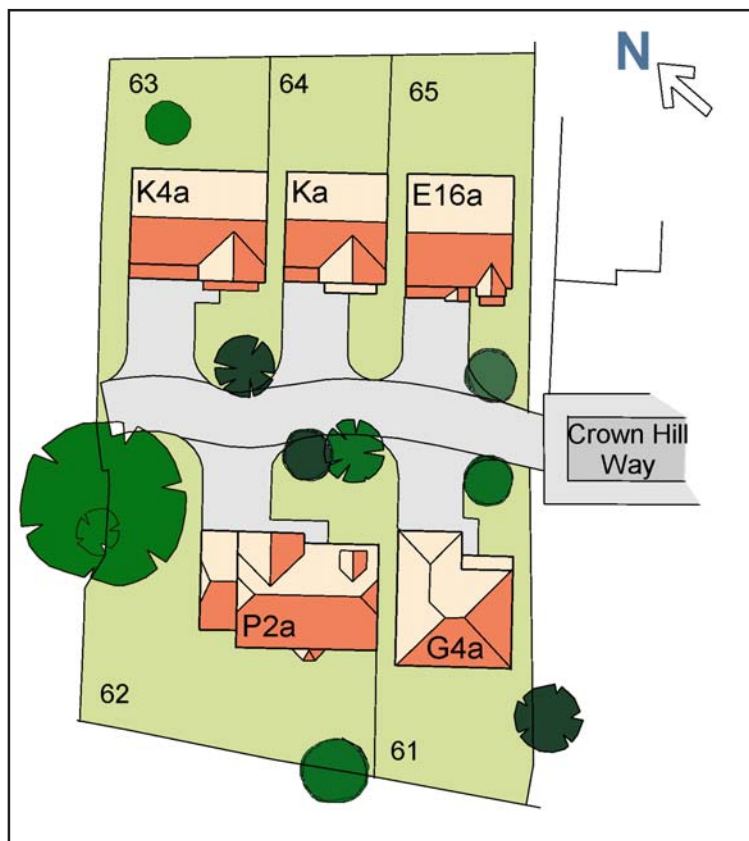

Homes Limited

Site Plan

Crown Hill Gardens Stanley Common

Location Plan

Crown Hill Gardens, Crown Hill Way,
off The Crescent, Stanley Common,
Derbyshire DE7 6XA

www.langridgehomes.com Tel 0115 9626 626

As part of a policy of continual development the company reserves the right to revise the plans and specification without prior notice.