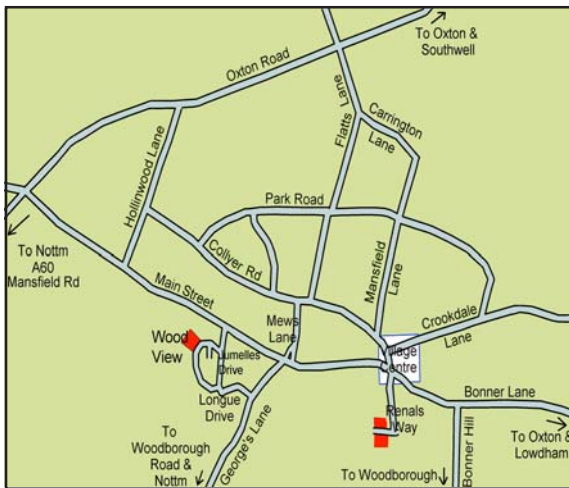

A development of new luxury 4 & 5 bed detached homes in a unique rural setting.

Wood View

Wood View, Longue Drive, Calverton, Nottm, NG14 6QE

Site Plan

Location Plan

www.langridgehomes.com Tel 0115 9626 626

As part of a policy of continual development the company reserves the right to revise the plans and specification without prior notice.