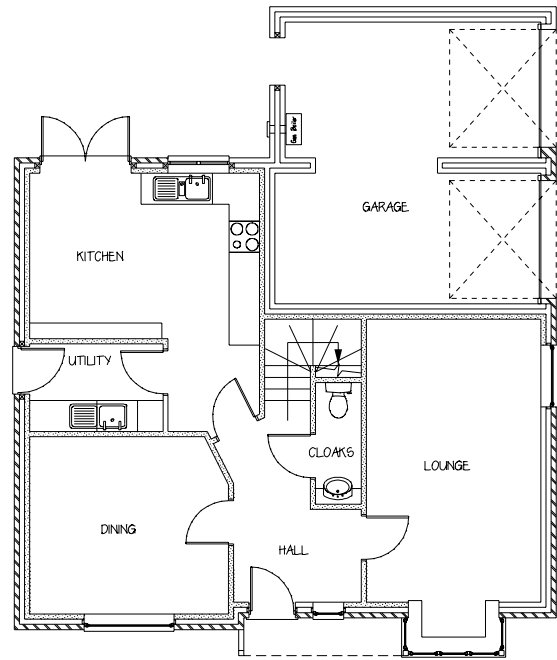

### The Tangmere T3 Plot 76

Bed 1	4.70 x 3.38 15'-5" x 11' - 1"
Bed 2	3.37 x 3.30 11' x 10' - 10"
Bed 3	4.42 x 2.73 max 14' - 6" x 8' 11" max
Bed 4	3.37 x 2.30 11' x 7' 6"
Bed 5	2.50 x 1.98 8' - 2" x 6' 5"

Lounge	5.43 x 3.38 17' 10" x 11' 1"
Kitchen	4.47 x 3.15 14' - 8" x 10' - 4"
Dining	3.86 x 3.38 max 12' - 8" x 11' 1" max

All dimensions approximate