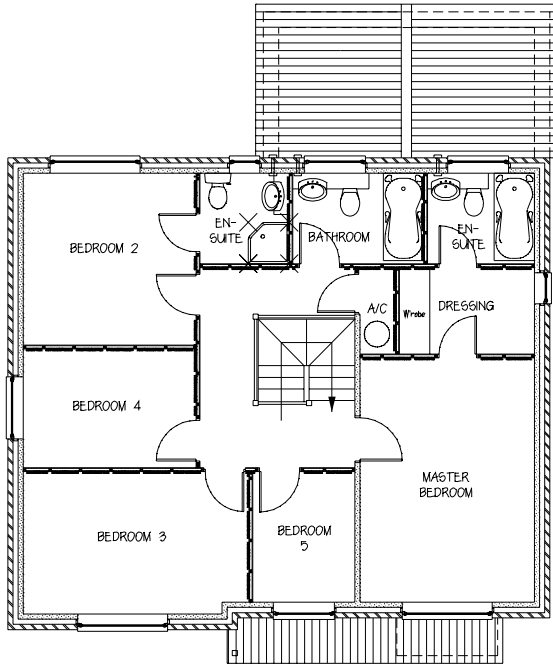

### The Tangmere T3 Plot 76

Bed 1	4.70 x 3.38 15'-5" x 11' - 1"
Bed 2	3.37 x 3.30 11' x 10' - 10"
Bed 3	4.42 x 2.73 max 14' - 6" x 8' 11" max
Bed 4	3.37 x 2.30 11' x 7' 6"
Bed 5	2.50 x 1.98 8' - 2" x 6' 5"

Lounge	5.43 x 3.38 17' 10" x 11' 1"
Kitchen	4.47 x 3.15 14' - 8" x 10' - 4"
Dining	3.86 x 3.38 max 12' - 8" x 11' 1" max

All dimensions approximate