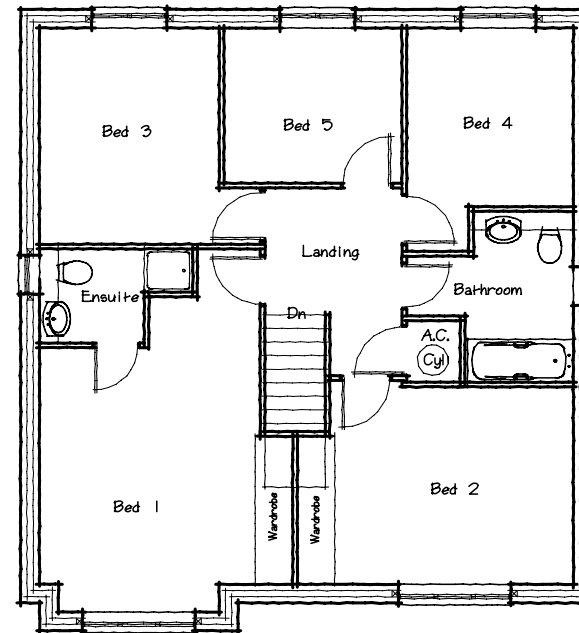

### The Elmtree E16a/2006

Lounge	3.45 x 5.20 min 11'4" x 17'1"
Dining	2.80 x 3.60 9'2" x 11'10"
Kitchen	5.53 x 3.60 18'2" x 11'10"
Garage	5.37 x 5.03 17'7" x 16'6"
Bed 1	4.02 x 4.98 13'2" x 16'4"
Bed 2	4.39 x 3.17 14'4" x 10'5"
Bed 3	2.85 x 3.48 min 9'4" x 11'5"
Bed 4	2.64 x 2.87 min 8'8" x 9'5"
Bed 5	2.82 x 2.49 9'3" x 8'2"

All dimensions approximate