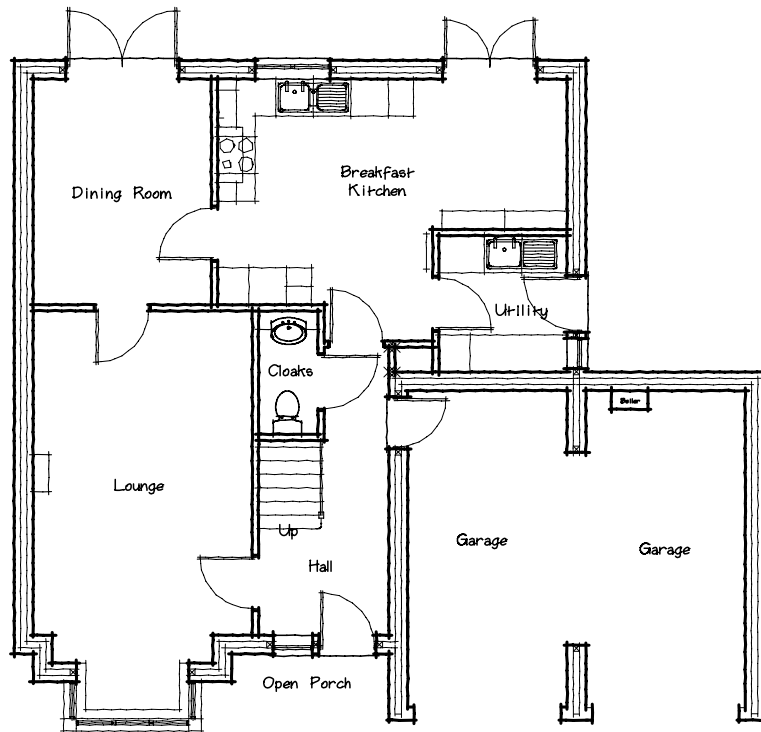

### The Elmtree E16a/2006

Lounge	3.45 x 5.20 min 11'4" x 17'1"
Dining	2.80 x 3.60 9'2" x 11'10"
Kitchen	5.53 x 3.60 18'2" x 11'10"
Garage	5.37 x 5.03 17'7" x 16'6"
Bed 1	4.02 x 4.98 13'2" x 16'4"
Bed 2	4.39 x 3.17 14'4" x 10'5"
Bed 3	2.85 x 3.48 min 9'4" x 11'5"
Bed 4	2.64 x 2.87 min 8'8" x 9'5"
Bed 5	2.82 x 2.49 9'3" x 8'2"

All dimensions approximate