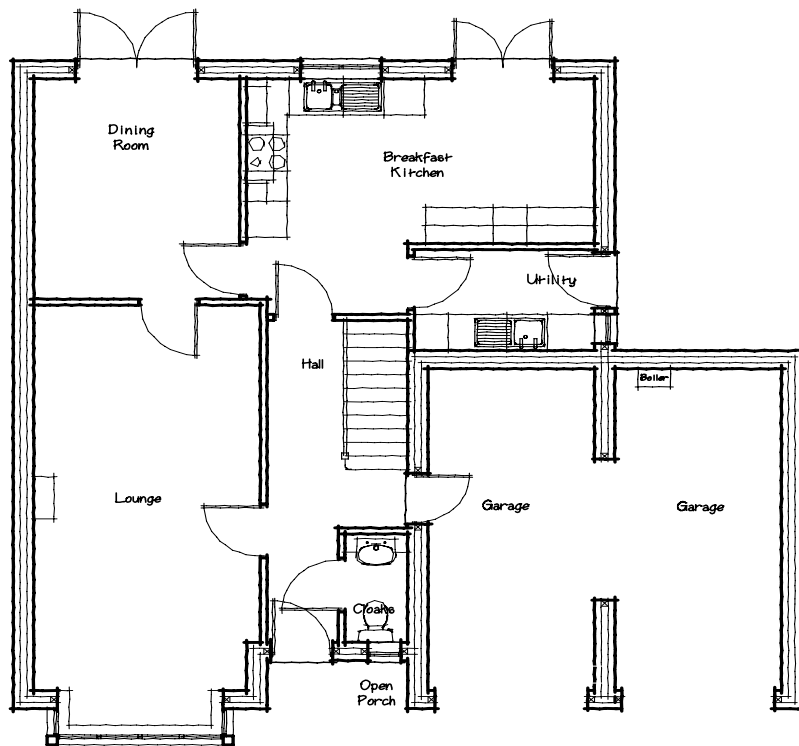

A development of new luxury 4 & 5 bed detached homes in a unique rural setting.

Wood View

The Turnberry T13/2002

www.langridgethames.com Tel 0115 9626 626

As part of a policy of continual development the company reserves the right to revise the plans and specification without prior notice.