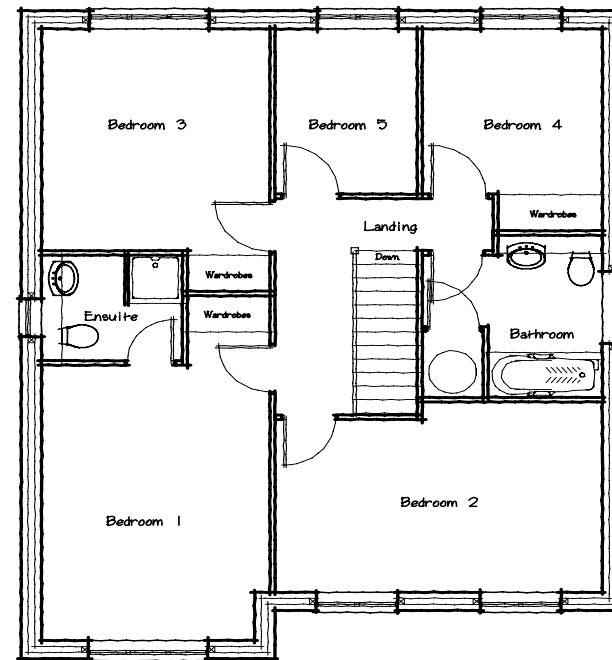

A development of new luxury 4 & 5 bed detached homes in a unique rural setting.

Wood View

The Turnberry T13/2002

www.langridgethames.com Tel 0115 9626 626

As part of a policy of continual development the company reserves the right to revise the plans and specification without prior notice.