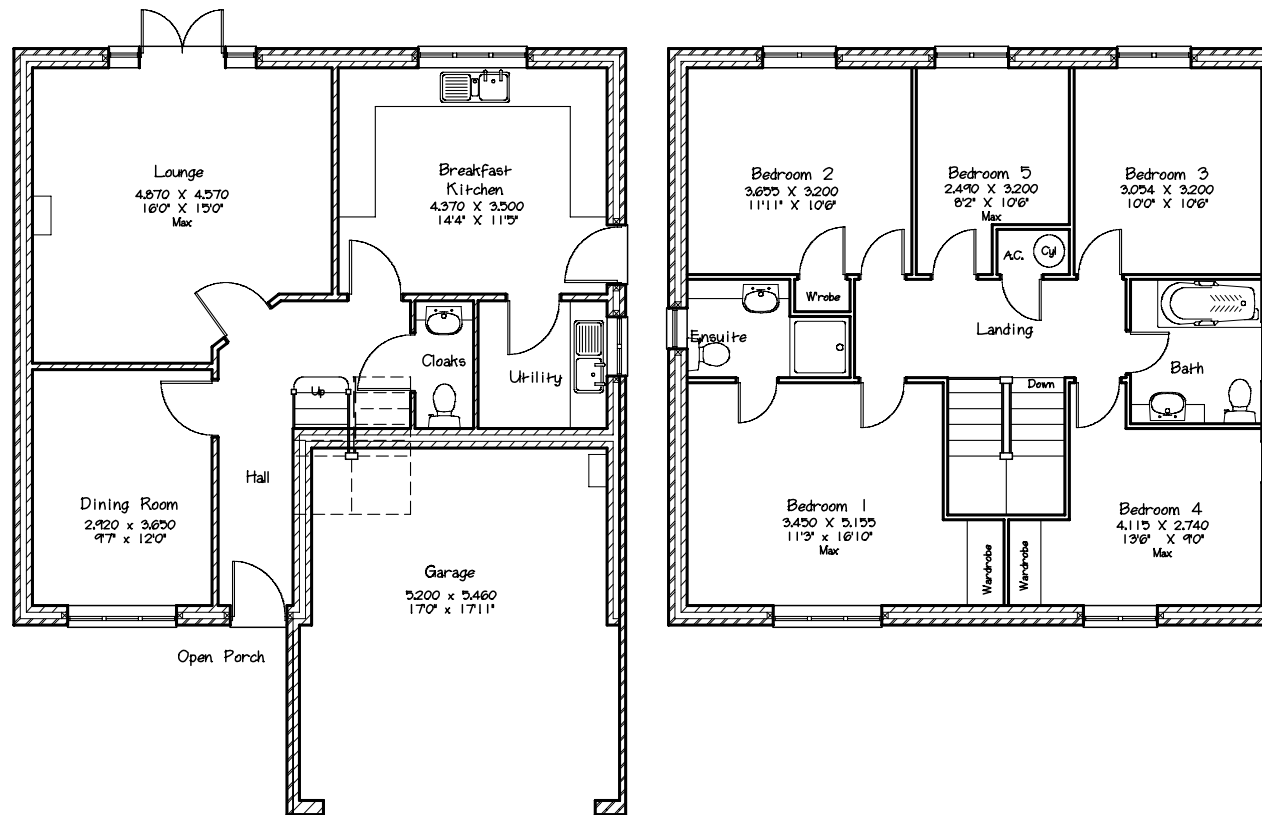

The Gainsborough G1A/2002

Lounge	4.82 x 4.52 max 14'0" x 14'10"
Dining	2.87 x 3.60 9'5" x 11'10"
Kitchen	4.32 x 3.45 15'9" x 11'4"
Garage	4.80 x 5.46 15'9" x 17'11"
Bed 1	4.14 x 3.43 min 13'7" x 11'3"
Bed 2	3.63 x 3.17 11'11" x 10'5"
Bed 3	3.02 x 3.17 9'11" x 10'5"
Bed 4	4.09 x 3.43 max 13'5" x 11'3"
Bed 5	2.46 x 3.17 8'1" x 10'5"

All dimensions approximate