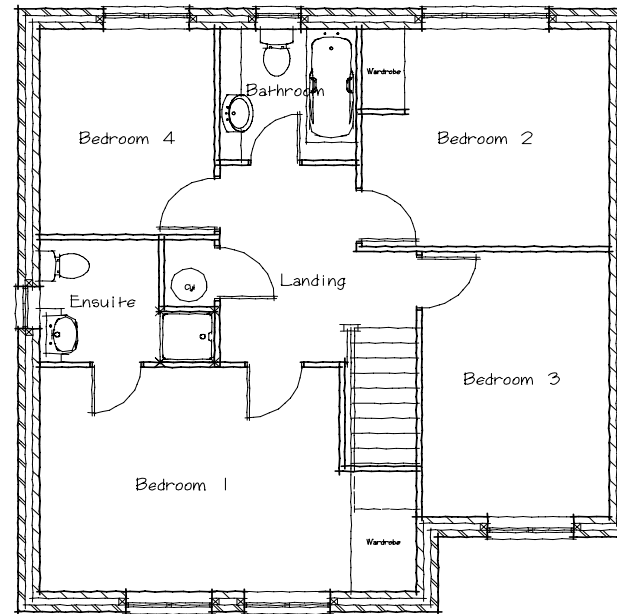

The Newton N2 Plot 117

Lounge	3.20 x 5.20 ex bay 10'6" x 17'1"
Dining	2.59 x 2.99 8'6" x 9'10"
Kitchen	5.15 x 2.99 16'11" x 9'10"
Study	2.54 x 3.43 Max 8'4" x 11'3"
Bed 1	4.13 x 3.32 plus W'robe 13'6" x 10'11"
Bed 2	3.42 x 3.22 11'3" x 10'7"
Bed 3	2.59 x 3.93 8'6" x 12'11"
Bed 4	3.41 x 3.04 11'2" x 10'0"

All dimensions approximate