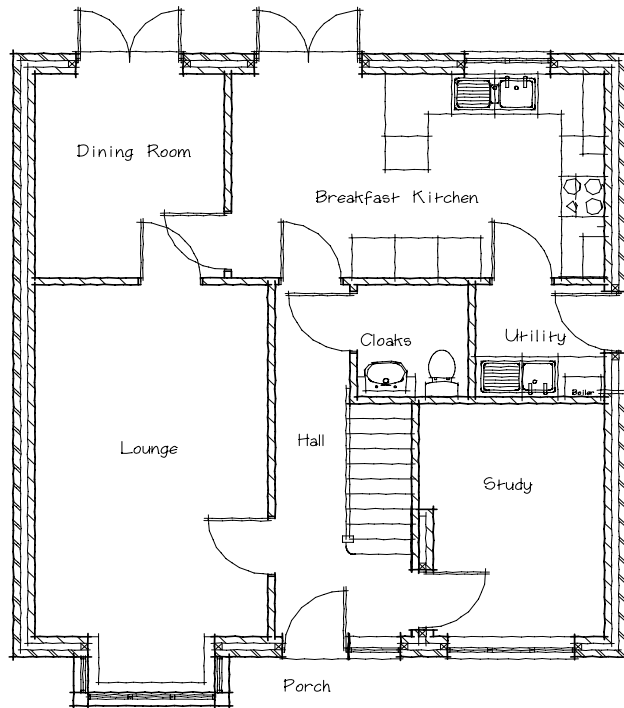

The Newton N2 Plot 117

Lounge	3.20 x 5.20 ex bay 10'6" x 17'1"
Dining	2.59 x 2.99 8'6" x 9'10"
Kitchen	5.15 x 2.99 16'11" x 9'10"
Study	2.54 x 3.43 Max 8'4" x 11'3"
Bed 1	4.13 x 3.32 plus W'robe 13'6" x 10'11"
Bed 2	3.42 x 3.22 11'3" x 10'7"
Bed 3	2.59 x 3.93 8'6" x 12'11"
Bed 4	3.41 x 3.04 11'2" x 10'0"

All dimensions approximate