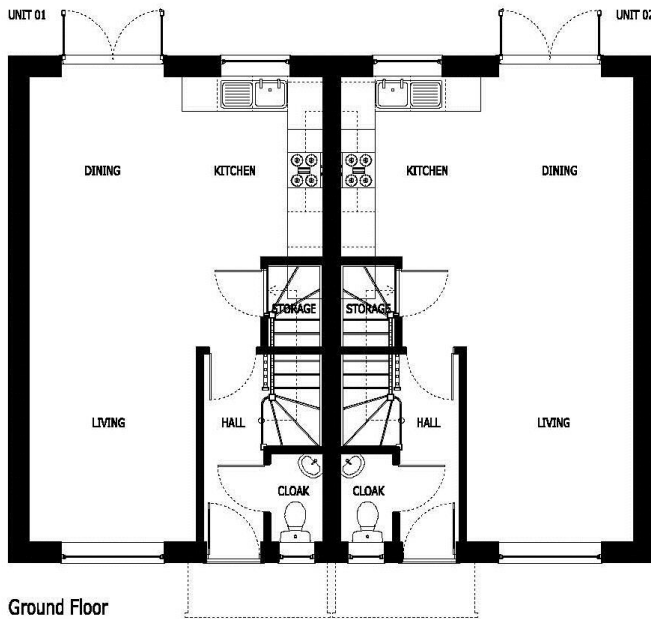

Westbury Gardens

Off Lortas Road, Basford, Nottingham, NG5 1EH

The Exeter – XA

Plots 1 & 2

(Typical Front Elevation)

Westbury Gardens

Off Lortas Road, Basford, Nottingham, NG5 1EH

(Plan to be used for representation purposes only and all dimensions are approximate)

Lounge	2.80 x 7.90
	9' 1" x 25' 9"
Kitchen/Dining	5.00 x 7.90
	9' 1" x 25' 9"

Bed 1	3.90 x 3.00
	12' 7" x 9' 8"
Bed 2	2.60 x 2.80
	8' 5" x 9' 1"
Bed 3	2.20 x 2.70
	7' 2" x 8' 8"