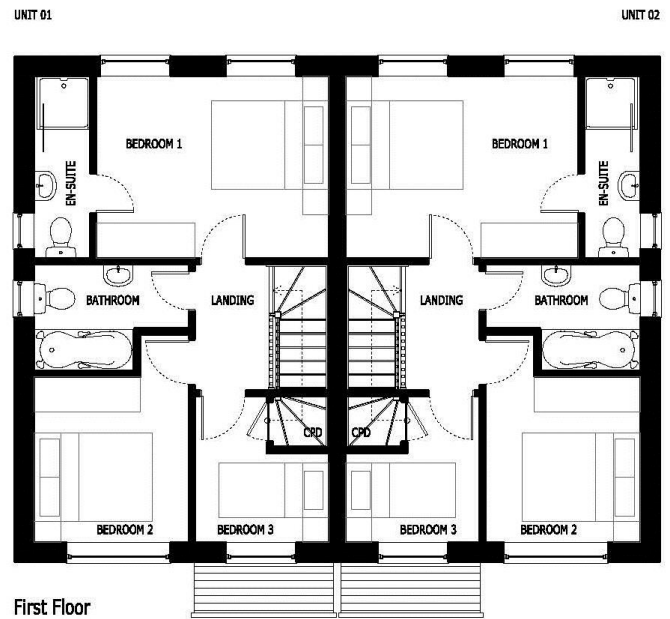

Westbury Gardens

Off Lortas Road, Basford, Nottingham, NG5 1EH

The Exeter – XA

Plots 1 & 2

(Typical Front Elevation)

Westbury Gardens

Off Lortas Road, Basford, Nottingham, NG5 1EH

(Plan to be used for representation purposes only and all dimensions are approximate)

Lounge	2.80 x 7.90
	9' 1" x 25' 9"
Kitchen/Dining	5.00 x 7.90
	9' 1" x 25' 9"

Bed 1	3.90 x 3.00
	12' 7" x 9' 8"
Bed 2	2.60 x 2.80
	8' 5" x 9' 1"
Bed 3	2.20 x 2.70
	7' 2" x 8' 8"