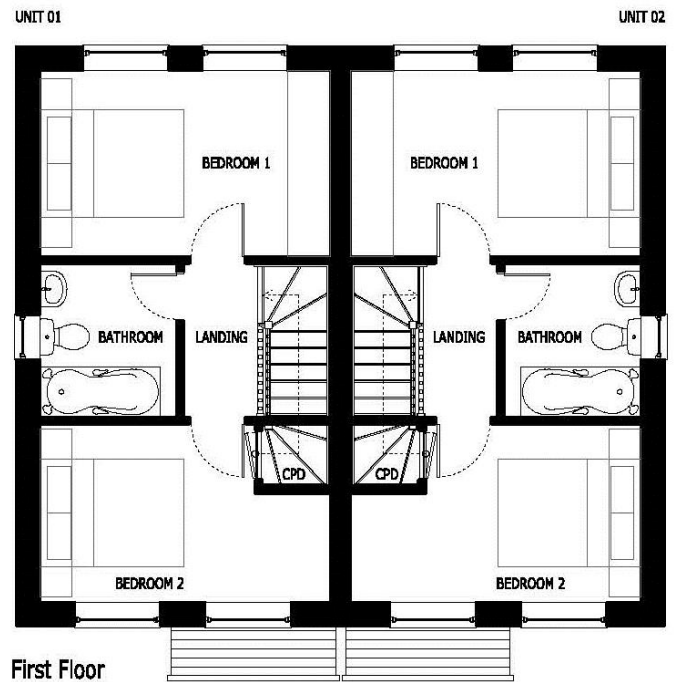

## The Yarmouth – YA

Plots 3, 4, 5, & 6

(Typical Front Elevation)

# Westbury Gardens

Off Lortas Road, Basford, Nottingham, NG5 1EH

(Plan to be used for representation purposes only and all dimensions are approximate)

Lounge/Dining	4.00 x 4.10 13' 1" x 13' 4"
Kitchen	1.80 x 3.30 5' 9" x 10' 8"

Bed 1	4.00 x 2.50 13' 1" x 8' 2"
Bed 2	4.00 x 2.40 13' 1" x 7' 8"