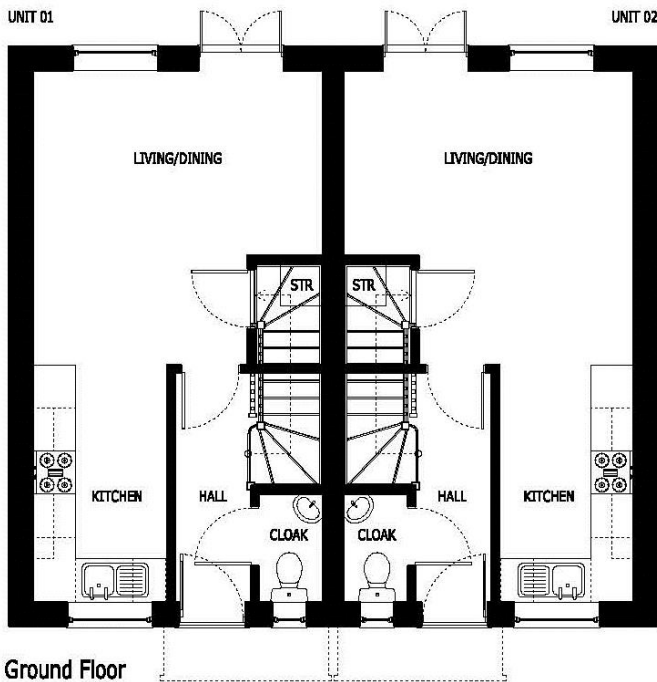

## The Yarmouth – YA

Plots 3, 4, 5, & 6

(Typical Front Elevation)

# Westbury Gardens

Off Lortas Road, Basford, Nottingham, NG5 1EH

(Plan to be used for representation purposes only and all dimensions are approximate)

Lounge/Dining	4.00 x 4.10 13' 1" x 13' 4"
Kitchen	1.80 x 3.30 5' 9" x 10' 8"

Bed 1	4.00 x 2.50 13' 1" x 8' 2"
Bed 2	4.00 x 2.40 13' 1" x 7' 8"