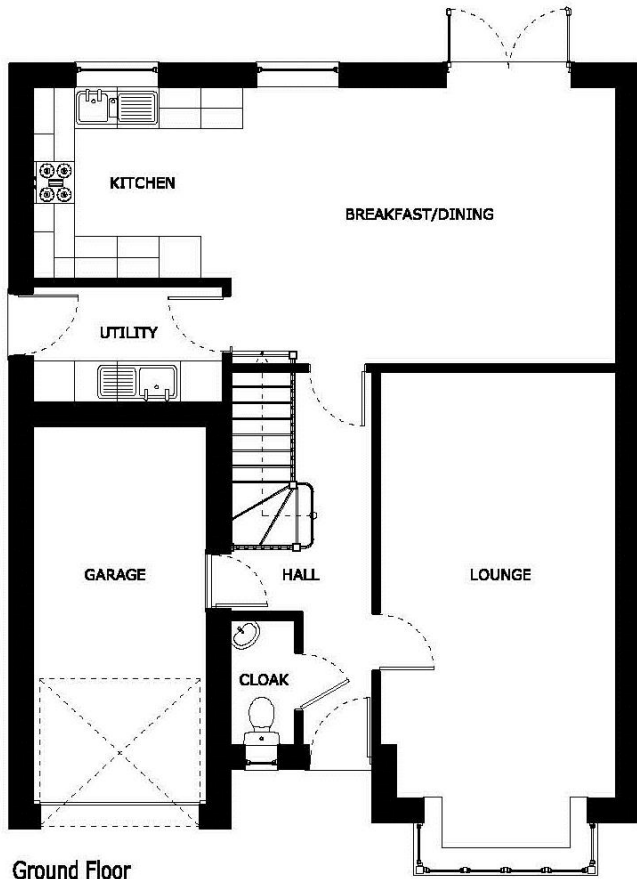

Westbury Gardens

Off Lortas Road, Basford, Nottingham, NG5 1EH

The Tilbury – T20

Plot 15, 18, 20, 22 & 32

(Typical Front Elevation)

Westbury Gardens

Off Lortas Road, Basford, Nottingham, NG5 1EH

(Plan to be used for representation purposes only and all dimensions are approximate)

Lounge	3.30 x 6.10 10' 8" x 20' 0"	Bed 3	3.10 x 3.70 10' 1" x 12' 1"
Kitchen/Dining	8.30 x 3.90 27' 2" x 12' 7"	Bed 4	2.70 x 4.40 8' 8" x 14' 4"
Bed 1	3.10 x 4.30 10' 1" x 14' 1"	Bed 5	2.20 x 2.50 7' 2" x 8' 2"
Bed 2	5.00 x 2.70 16' 4" x 8' 8"		