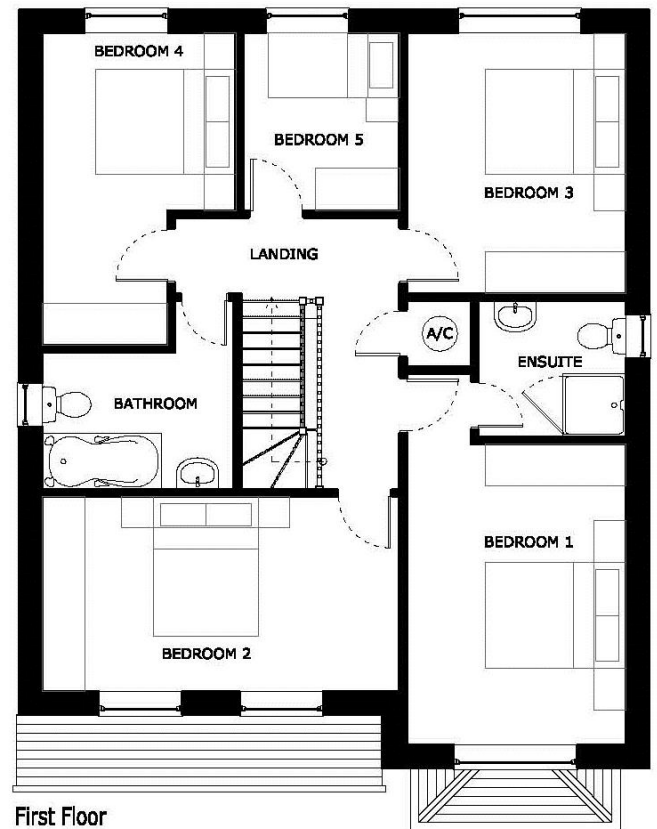

Westbury Gardens

Off Lortas Road, Basford, Nottingham, NG5 1EH

The Tilbury – T20

Plot 15, 18, 20, 22 & 32

(Typical Front Elevation)

Westbury Gardens

Off Lortas Road, Basford, Nottingham, NG5 1EH

(Plan to be used for representation purposes only and all dimensions are approximate)

Lounge	3.30 x 6.10 10' 8" x 20' 0"	Bed 3	3.10 x 3.70 10' 1" x 12' 1"
Kitchen/Dining	8.30 x 3.90 27' 2" x 12' 7"	Bed 4	2.70 x 4.40 8' 8" x 14' 4"
Bed 1	3.10 x 4.30 10' 1" x 14' 1"	Bed 5	2.20 x 2.50 7' 2" x 8' 2"
Bed 2	5.00 x 2.70 16' 4" x 8' 8"		